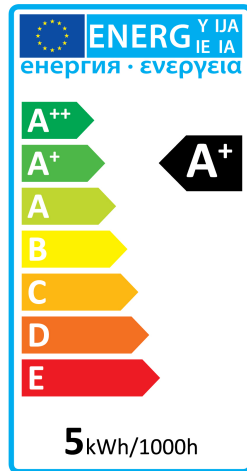

Verbatim LED Candle Clear E14 4.5W

- E14 Socket
- 220 - 240V
- 20,000 hours Lifetime
- 82% Energy Saving
- Luminous Flux: 250 lm
- Equivalent to 25W incandescent bulb

Product Number	52603
General Data	
Lamp Socket	E14
Design	Classic B E14
Electric Data	
Wattage (W)	4.5
Wattage Equivalent (W)	25
Voltage (V)	220 - 240 V
Dimmable	no
Power Factor	0.40
Operating Frequency (Hz)	50-60
Geometric Data	
Length (mm)	103.2
Diameter (mm)	36.5
Weight (g)	48
Photometric Data	
Luminous Flux (lm)	250
CRI	≥ 80
CCT (K)	2700
Beam Angle (°)	130
Luminous Efficacy (lm/W)	55.6
Lifetime (hrs)	20,000
Switching Cycle	100,000

Product image

Energy Rating

Technical Packaging Details

Barcode

023942526032

EAN 128

(02)00023942526032(37)04(91)204

EAN 14