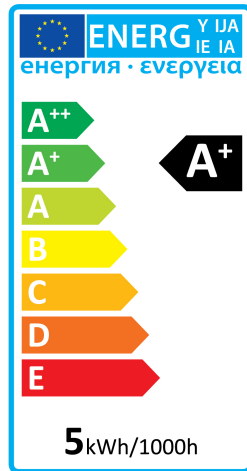

## Verbatim LED Candle Clear E14 4.5W

- E14 Socket
- 220 - 240V
- 20,000 hours Lifetime
- 82% Energy Saving
- Luminous Flux: 250 lm
- Equivalent to 25W incandescent bulb

<b>Product Number</b>	<b>52603</b>
<b>General Data</b>	
Lamp Socket	E14
Design	Classic B E14
<b>Electric Data</b>	
Wattage (W)	4.5
Wattage Equivalent (W)	25
Voltage (V)	220 - 240 V
Dimmable	no
Power Factor	0.40
Operating Frequency (Hz)	50-60
<b>Geometric Data</b>	
Length (mm)	103.2
Diameter (mm)	36.5
Weight (g)	48
<b>Photometric Data</b>	
Luminous Flux (lm)	250
CRI	≥ 80
CCT (K)	2700
Beam Angle (°)	130
Luminous Efficacy (lm/W)	55.6
Lifetime (hrs)	20,000
Switching Cycle	100,000

## Energy Rating